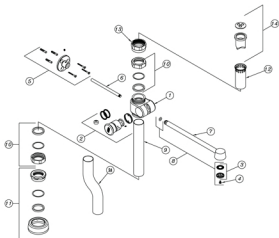

**Bedpan Washer (New Style) Replacement Parts**

Description	Product No.
1 Diverter Body	P6000-PN21
2 Elbow Assembly (Elbow, Spring, Setscrew, 2 D-Rings, and Grommet)	P6000-PN20
3 Spray Disc and Screen	P6000-P3
4 Spray Disc Screw	P6000-P4
5 Wall Flange with Setscrew and Mounting Hardware	P6000-P8
6 Support Rod	P6000-P8-1
7 Spray Arm Assembly - 12"	P6000-PN18
8 Spray Arm Repair Kit (D-Ring, Spray Disc, Screen, and Screw)	P6000-PN19
9 Bottom Tube	P6000-P15
9A Optional Offset Tube	P6000-P15-1.0
10 Coupling Assembly - 1-1/2"	P6000-HN-CP
11 Spud Coupling Assembly - 1-1/2"	P6000-H
12 Vacuum Breaker Tube	P6000-1-A-CP
13 Tube Nut	P6000-AA-CP
14 Vacuum Breaker Repair Kit	P6000-B
15 Bedpan Diverter Rebuild Kit (Items 8, 2 [Except Elbow], Tube Gasket)	P6000-PN22