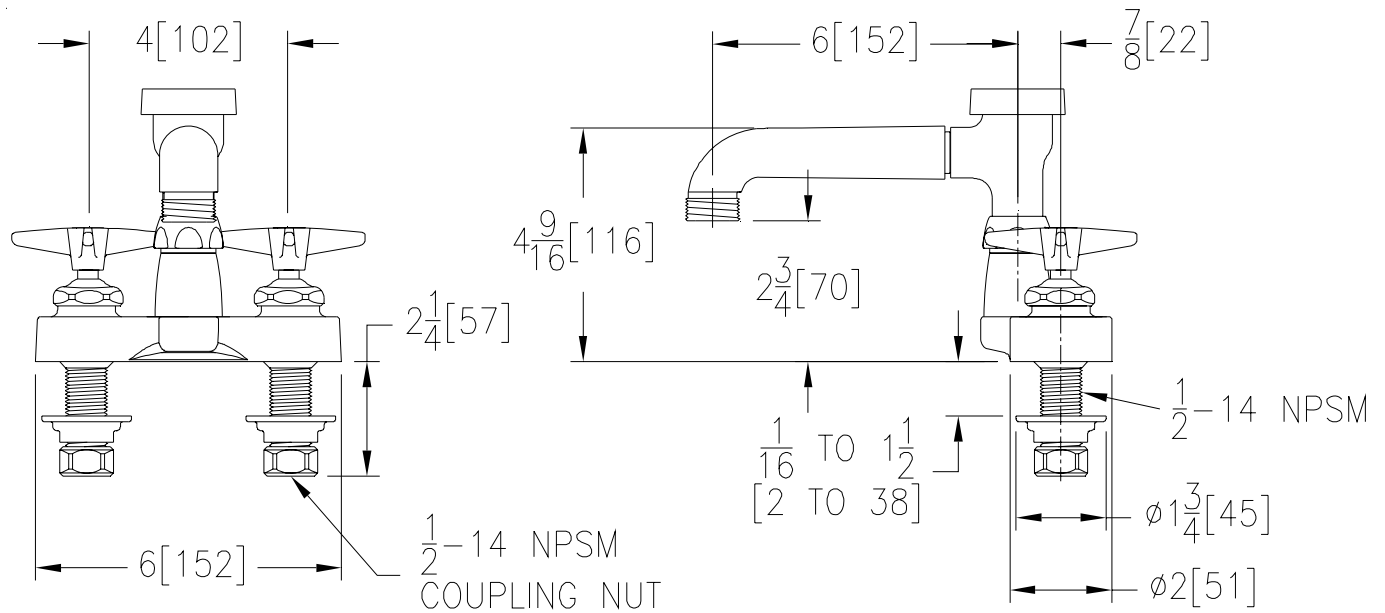

4" CENTERSET GOOSENECK

Z812N2

TAG _____

Engineering Specifications: Zurn AquaSpec® Z812N2

Polished chrome-plated cast brass faucet body with integral shanks, quarter turn ceramic disc cartridges and a 6" [152mm] centerline cast brass vacuum breaker spout with an integral 3/4" hose threaded outlet. Unit is furnished with vandal resistant color-coded metal four arm handles, mounting hardware and 1/2" NPSM coupling nuts for standard lavatory risers.

Note: All dimensions are for reference only. Do not use for pre-plumbing

OPTIONAL ACCESSORIES

Suffix	Description
___-G	1-1/4" [32mm] Grid Strainer Drain
___-HCT	Hot/Cold Text Indexes
___-P	1-1/4" [32mm] Pop-up Drain
___-PT	1-1/4" [32mm] Cast Brass P-Trap with a 7-1/2" [191mm] Long 17-Gauge Wall Bend
___-WHK	Wall Hook
___-5H	5' [152cm] Vinyl Hose