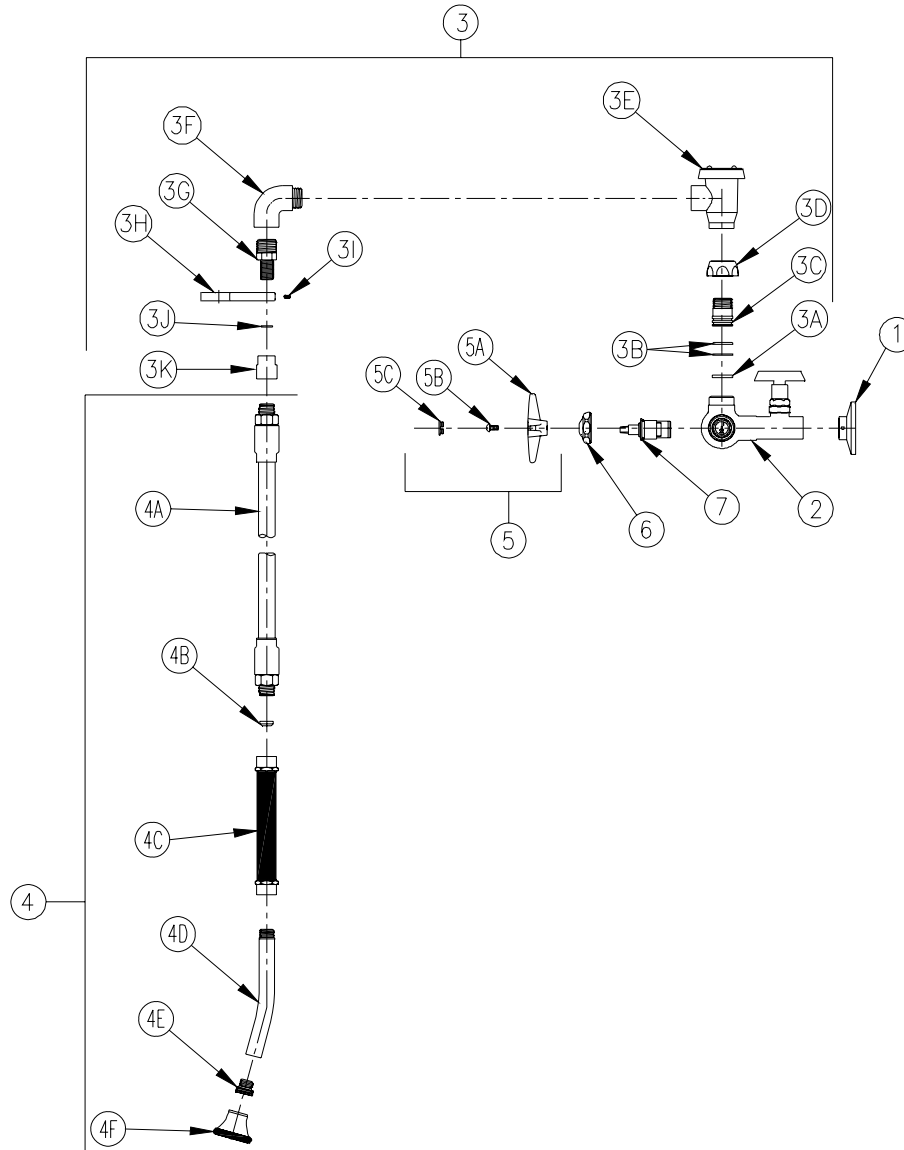

BEDPAN WASHER

Z877P2-LKS-HK-SH2 Parts List

Item	Part Number	Description	Qty.	Item	Part Number	Description	Qty.
1	Z8901-PC	Escutcheon	1	3K	61916001	Adaptor	1
2	G67799	Straight-Thru Stop Valve Ass'y	1	4	Z80000-SH2	Vinyl Spray Hose Assembly	1
3	G66608	"P" Spout Assembly	1	4A	61705048	Vinyl Hose, 48" [1219 mm] Long	1
3A	59436001	Spacer Washer	1	4B	60416001	Conical Washer	1
3B	58155018	O-Ring	2	4C	61598001	Insulated Hose Handle	1
3C	59521001	Adaptor	1	4D	61599001	Handle Tube	1
3D	59435001	Spout Nut	1	4E	61555001	Adaptor, UNSX	1
3E	59520001	Vacuum Breaker	1	4F	61285002	Spray Aerator S/A	1
3F	60901003	Elbow	1	5	G61072	Four Arm Handle	1
3G	61395001	Adaptor	1	5A	59518001	Four Arm Handle	1
3H	61535001	Hook	1	5B	62464001	10-32 Screw	1
3I	61224002	Slotted Headless Set Screw	1	5C	59454001	Hot Index	1
3J	62162012	Washer	1	6	59440001	Handle Nut	1
				7	59517002	Hot Short Cartridge	1