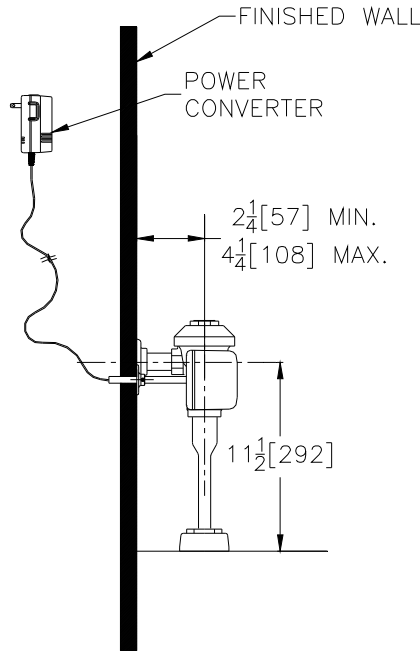

ZEMS6003PL-ULF-IS

AquaVantage® 'AV' Exposed Water Closet Flush Valve

Accessories

- YJ Split Ring Pipe Support
- YK Solid Ring Pipe Support
- YO Bumper on Angle Stop
- _____ Other

Power Accessories (Order separate as specified)

- P6000-PC6 Plug-in Power Converter (Up to 8 valves)
- P6000-MJ Mini Junction Box
- P6000-HW6 Hardwired Power Converter (Up to 8 valves)

NOTE: MUST USE EITHER ZURN P6000-HW6 HARDWIRED POWER CONVERTER OR ZURN P6000-PC6 PLUG-IN POWER CONVERTER TO ENSURE PROPER OPERATION. USING A POWER CONVERTER OTHER THAN ZURN MAY RESULT IN OPERATION MALFUNCTION OR UNIT FAILURE.

ENGINEERING SPECIFICATIONS

Exposed, quiet diaphragm-type, chrome plated flushometer valve with a polished exterior.

- Diaphragm
 - Clog Resistant by-pass
 - Chloramine resistant
 - Dual seal
- Proprietary DR resistant low lead brass alloy
- Actuator
 - Integral infrared convergence-type proximity sensor
 - Manual push button override
- Control Stop
 - Internal siphon-guard protection
 - Vandal resistant stop cap
 - Sweat solder kit
 - Cast wall flange with set screw
- Vacuum Breaker
 - High back pressure
 - One piece hex coupling nut
- Internal seals
 - Chloramine resistant
- Adjustable tailpiece
- Spud coupling and flange for top spud connection