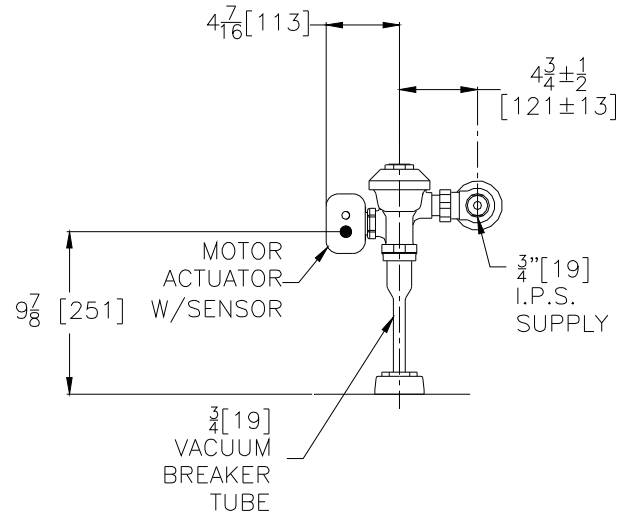

ZEMS6003PL-ULF-IS

AquaVantage® 'AV' Exposed Water Closet Flush Valve

Accessories

- YJ Split Ring Pipe Support
- YK Solid Ring Pipe Support
- YO Bumper on Angle Stop
- _____ Other

Power Accessories (Order separate as specified)

- P6000-PC6 Plug-in Power Converter (Up to 8 valves)
- P6000-MJ Mini Junction Box
- P6000-HW6 Hardwired Power Converter (Up to 8 valves)

NOTE: MUST USE EITHER ZURN P6000-HW6 HARDWIRED POWER CONVERTER OR ZURN P6000-PC6 PLUG-IN POWER CONVERTER TO ENSURE PROPER OPERATION. USING A POWER CONVERTER OTHER THAN ZURN MAY RESULT IN OPERATION MALFUNCTION OR UNIT FAILURE.

ENGINEERING SPECIFICATIONS

Exposed, quiet diaphragm-type, chrome plated flushometer valve with a polished exterior.

- Diaphragm
 - Clog Resistant by-pass
 - Chloramine resistant
 - Dual seal
- Proprietary DR resistant low lead brass alloy
- Actuator
 - Integral infrared convergence-type proximity sensor
 - Manual push button override
- Control Stop
 - Internal siphon-guard protection
 - Vandal resistant stop cap
 - Sweat solder kit
 - Cast wall flange with set screw
- Vacuum Breaker
 - High back pressure
 - One piece hex coupling nut
- Internal seals
 - Chloramine resistant
- Adjustable tailpiece
- Spud coupling and flange for top spud connection