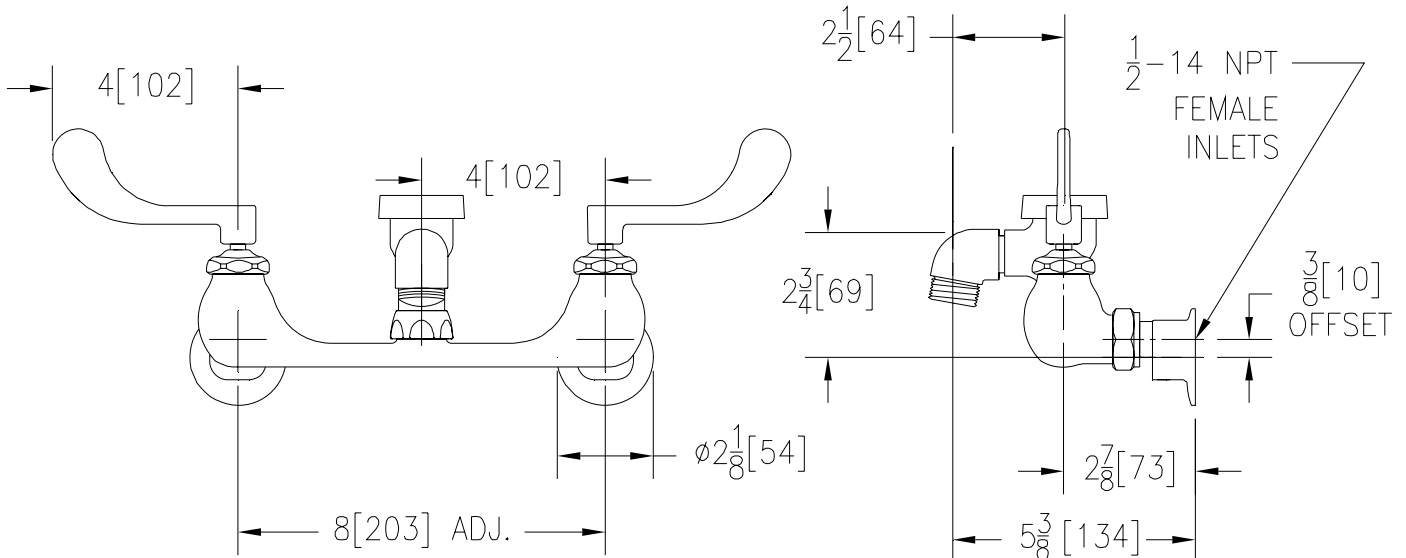

**Engineering Specifications: Zurn AquaSpec® Z842L4**

Chrome-plated cast brass 8" [203mm] service sink faucet with quarter turn ceramic disc cartridges, 3/8" [10mm] short swivel inlets providing adjustable centers from 7-1/4" [184mm] to 8-3/4" [222mm] and a 2-1/2" [64mm] vacuum breaker spout with integral 3/4" hose-threaded outlet. Unit is furnished with 4" [120mm] vandal-resistant color-coded metal wrist blade handles.

Note: All dimensions are for reference only. Do not use for pre-plumbing

**OPTIONAL ACCESSORIES**

| Suffix   | Description  |
|----------|--|
| ___ -HCT | Hot/Cold Text Indexes                                |
| ___ -LSI | 2-1/2" [64mm] Long Swivel Inlets with Integral Stops |
| ___ -RC  | Rough Chrome Plated                                  |
| ___ -WHK | Wall Hook  |
| ___ -5H  | 5' [152cm] Vinyl Hose                                |