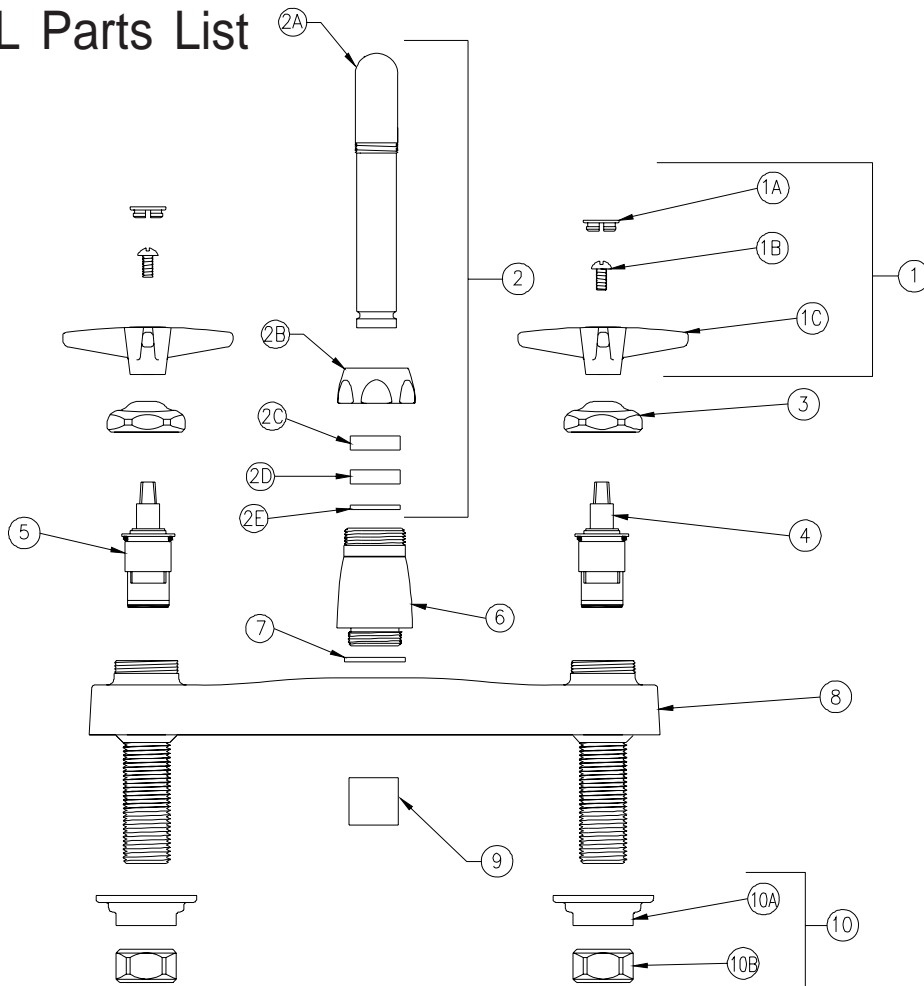

KITCHEN SINK FAUCET

Z871H2-XL Parts List

Item	Part Number	Description	Qty.
1	G60503	Vandal-Resistant Metal Four Arm Handles	1
1A	G60500	Hot/Cold Color-Coded Indexes	1
	59454001	Hot Index	1
	59454002	Cold Index	1
1B	62464001	10-32 Screw	2
1C	59518001	Four Arm Handle	2
2	G67892	12" Tubular Swing Spout Ass'y. XL	1
2A	92955001	12" Tubular Swing Spout	1
2B	59435001	Spout Nut	1
2C	59441001	Bearing Washer	1
2D	59459001	Spout Seal	1
2E	92937001	Retaining Ring	1
3	59440001	Handle Nut	2
4	59517005	Short Cold Cartridge XL	1
5	59517006	Short Hot Cartridge XL	1
6	60467005	Base XL	1
7	58155019	O-Ring	1
8	93286001	Kitchen Deck Body XL	1
9	G63504	3/4"-27 Female Aerator - 2.2 GPM [8.3 L]	1
10	G60502	Nuts	1
10A	59530002	Mounting Nut	2
10B	59532001	1/2" NPSM Coupling Nut	2