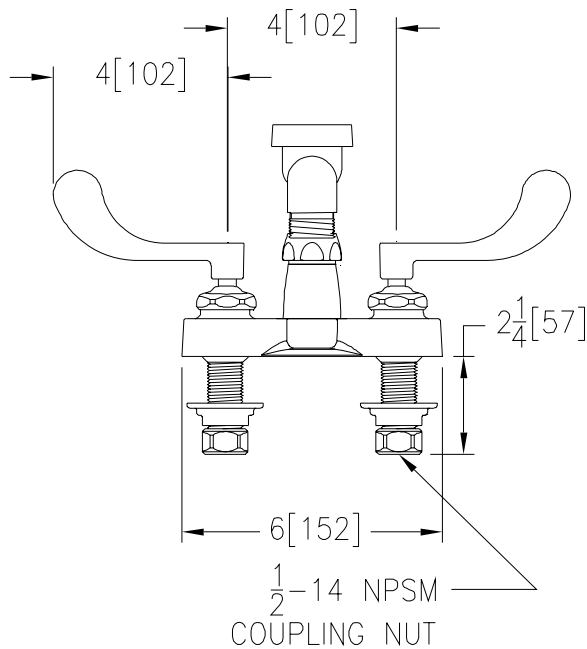

4" CENTERSET GOOSENECK

Z812N4

TAG _____

Engineering Specifications: Zurn AquaSpec® Z812N4

Polished chrome-plated cast brass faucet body with integral shanks, quarter turn ceramic disc cartridges and a 6" [152mm] centerline cast brass vacuum breaker spout with an integral 3/4" hose threaded outlet. Unit is furnished with 4" [102mm] vandal resistant color-coded metal wrist blade handles, mounting hardware and 1/2" NPSM coupling nuts for standard lavatory risers.

Note: All dimensions are for reference only. Do not use for pre-plumbing

OPTIONAL ACCESSORIES

Suffix	Description
— -G	1-1/4" [32mm] Grid Strainer Drain
— -HCT	Hot/Cold Text Indexes
— -P	1-1/4" [32mm] Pop-up Drain
— -PT	1-1/4" [32mm] Cast Brass P-Trap with a 7-1/2" [191mm] Long 17-Gauge Wall Bend
— -WHK	Wall Hook
— -5H	5' [152cm] Vinyl Hose