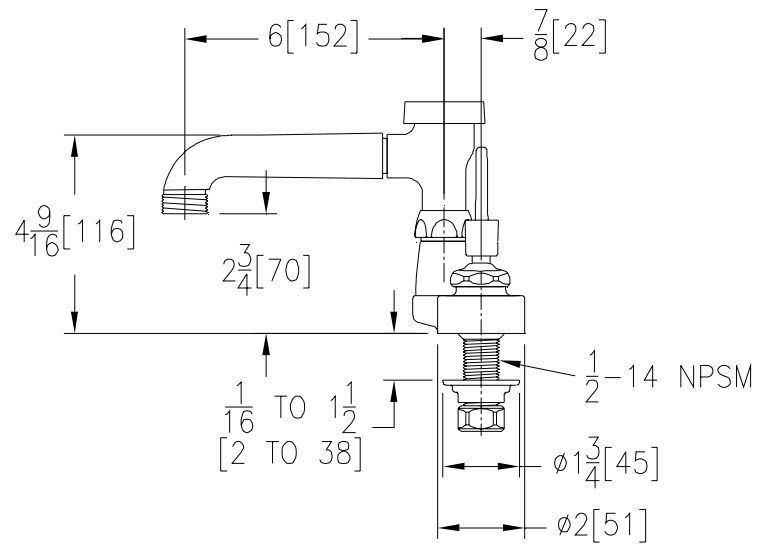

4" CENTERSET GOOSENECK

Z812N4

TAG _____

Engineering Specifications: Zurn AquaSpec® Z812N4

Polished chrome-plated cast brass faucet body with integral shanks, quarter turn ceramic disc cartridges and a 6" [152mm] centerline cast brass vacuum breaker spout with an integral 3/4" hose threaded outlet. Unit is furnished with 4" [102mm] vandal resistant color-coded metal wrist blade handles, mounting hardware and 1/2" NPSM coupling nuts for standard lavatory risers.

Note: All dimensions are for reference only. Do not use for pre-plumbing

OPTIONAL ACCESSORIES

Suffix	Description
— -G	1-1/4" [32mm] Grid Strainer Drain
— -HCT	Hot/Cold Text Indexes
— -P	1-1/4" [32mm] Pop-up Drain
— -PT	1-1/4" [32mm] Cast Brass P-Trap with a 7-1/2" [191mm] Long 17-Gauge Wall Bend
— -WHK	Wall Hook
— -5H	5' [152cm] Vinyl Hose