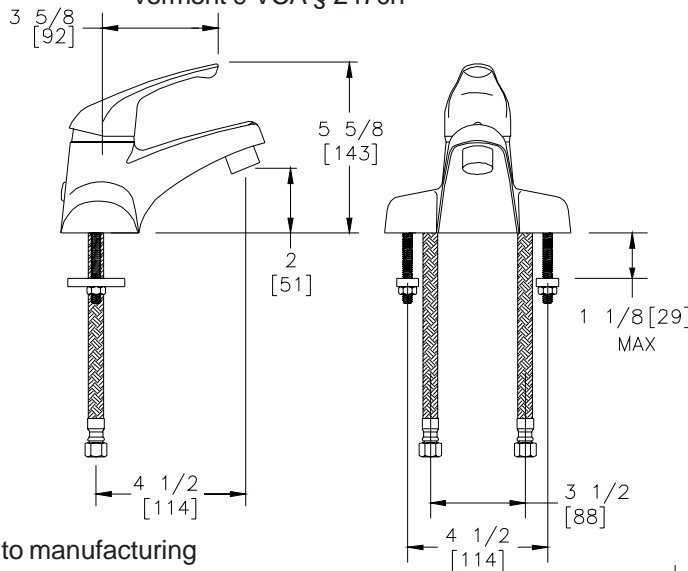

# SIERRA LEAD-FREE FAUCET Z7440-XL

TAG \_\_\_\_\_

**Engineering Specifications:** Zurn AquaSpec® Sierra Lead-Free Faucet Z7440-XL Polished chrome plated 4" [102mm] centerset single control lavatory faucet with 5" [127mm] integral spout, a ceramic disc cartridge and a temperature limit stop. Unit is furnished with 2.2 GPM [8.3L] aerator (complying with ANSI A112.18.1M Standard for flow), an ADA compliant lever handle, 3/8" stainless steel flex hose 18" [457mm] in length with 3/8" female compression fitting.

Note:  
Dimensions subject to manufacturing tolerances. Other pipe and fittings not furnished by manufacturer.

Model No.	Lever Handle	No Pop-Up Hole	With Lift Rod Only	With Metal Pop-Up	With Grid Strainer
Z7440-XL	X	X			
Z7441-XL	X		X		
Z7442-XL	X			X	
Z7443-XL	X	X			X