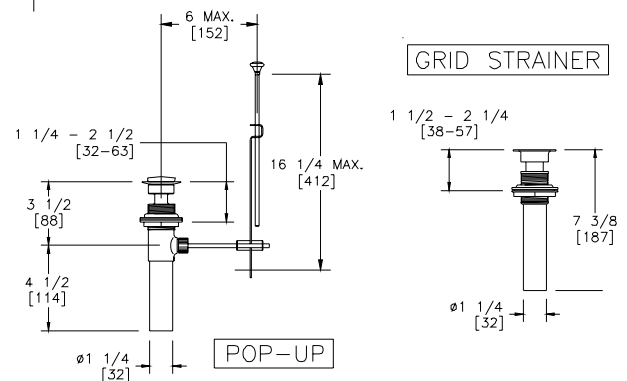

# SIERRA LEAD-FREE FAUCET Z7440-XL

TAG \_\_\_\_\_

**Engineering Specifications:** Zurn AquaSpec® Sierra Lead-Free Faucet Z7440-XL Polished chrome plated 4" [102mm] centerset single control lavatory faucet with 5" [127mm] integral spout, a ceramic disc cartridge and a temperature limit stop. Unit is furnished with 2.2 GPM [8.3L] aerator (complying with ANSI A112.18.1M Standard for flow), an ADA compliant lever handle, 3/8" stainless steel flex hose 18" [457mm] in length with 3/8" female compression fitting.

Note:  
Dimensions subject to manufacturing tolerances. Other pipe and fittings not furnished by manufacturer.

Model No.	Lever Handle	No Pop-Up Hole	With Lift Rod Only	With Metal Pop-Up	With Grid Strainer
Z7440-XL	X	X			
Z7441-XL	X		X		
Z7442-XL	X			X	
Z7443-XL	X	X			X