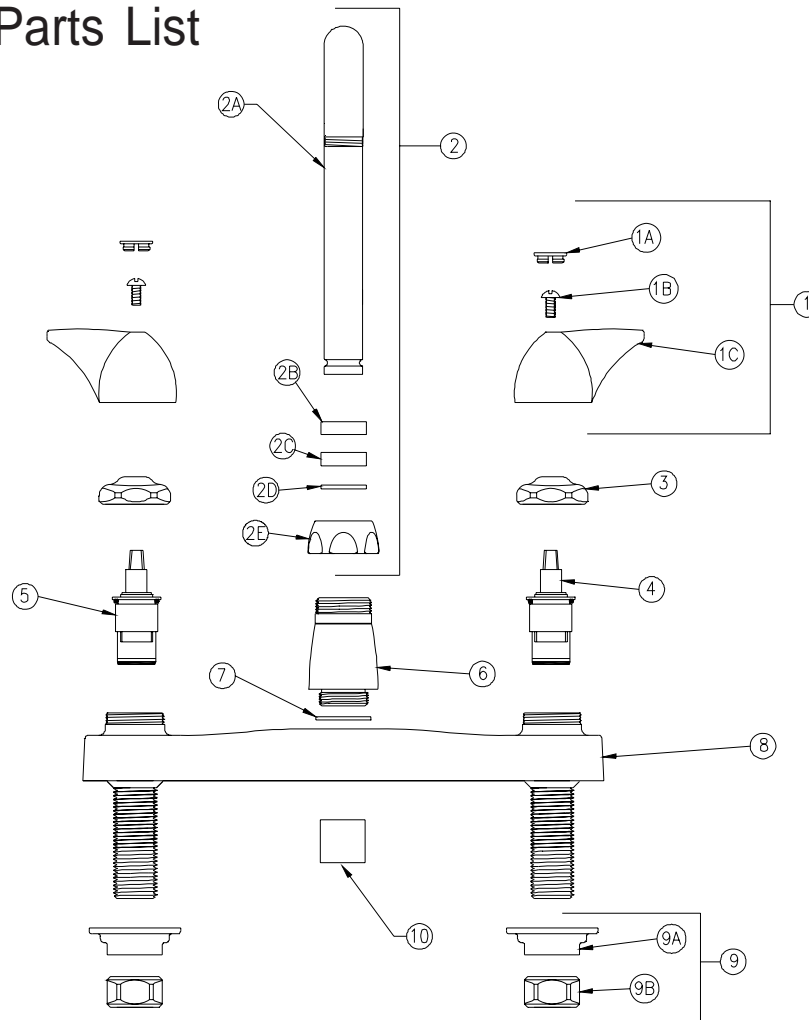

KITCHEN SINK FAUCET

Z871J3-XL Parts List

Item	Part Number	Description	Qty.
1	G60515	2" [51mm] Vandal-Resistant Dome Lever Handles	1
1A	G60500	Hot/Cold Color-Coded Indexes	1
	59454001	Hot Index	1
	59454002	Cold Index	1
1B	62464001	10-32 Screw	2
1C	60514001	Dome Lever Handle	2
2	G67894	9" Tubular 'J' Spout Assembly XL	1
2A	92956001	9" Tubular Swing Spout XL	1
2B	59441001	Bearing Washer	1
2C	59459001	Spout Seal	1
2D	92937001	Retaining Ring XL	1
2E	59435001	Spout Nut	1
3	59440001	Handle Nut	2
4	59517005	Short Cold Cartridge XL	1
5	59517006	Short Hot Cartridge XL	1
6	60467005	Base XL	1
7	58155019	O-Ring	1
8	93286001	Kitchen Deck Body XL	1
9	G60502	Mounting Hardware	1
9A	59530002	Mounting Nut	2
9B	59532001	1/2" NPSM Riser Nut	2
10	G63504	3/4"-27 Female Aerator - 2.2 GPM	1