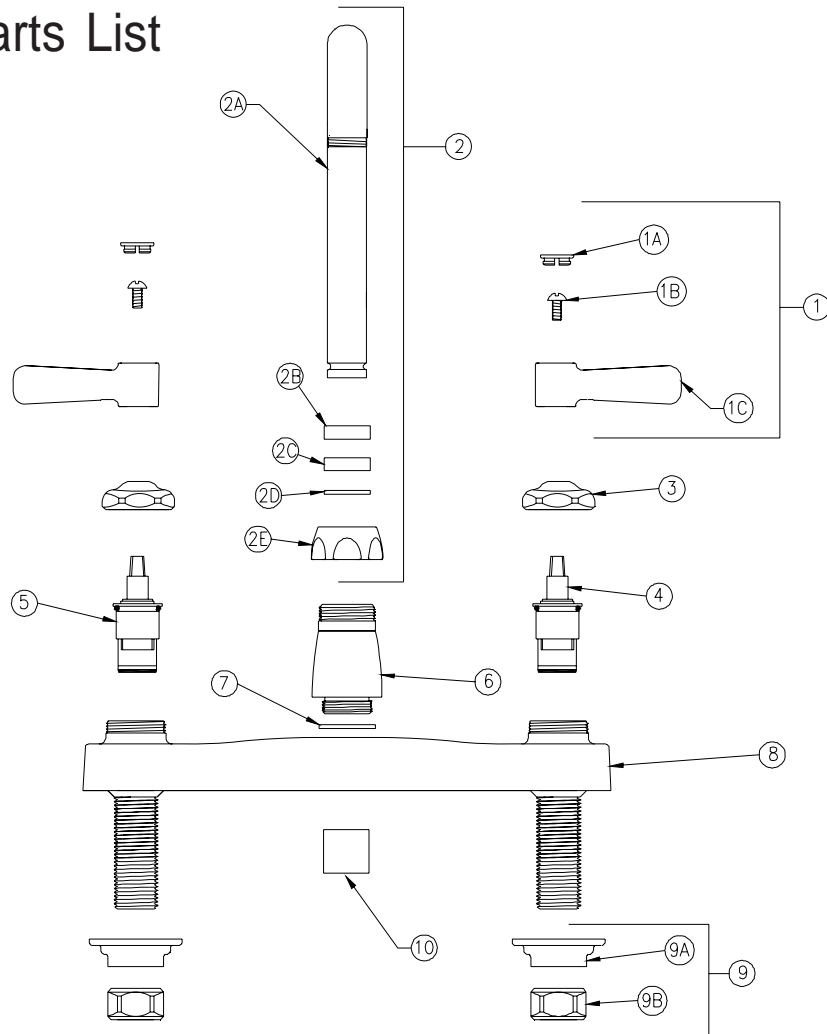

KITCHEN SINK FAUCET

Z871J1-XL Parts List

Item	Part Number	Description	Qty.
1	G60501	2-1/2" [64mm] Vandal-Resistant Lever Handles	1
1A	G60500	Hot/Cold Color-Coded Indexes	1
	59454001	Hot Index	1
	59454002	Cold Index	1
1B	62464001	10-32 Screw	2
1C	59487001	Lever Handle	2
2	G67894	9" Tubular 'J' Spout Assembly XL	1
2A	92956001	9" Tubular Swing Spout	1
2B	59441001	Bearing Washer	1
2C	59459001	Spout Seal	1
2D	92937001	Retaining Ring XL	1
2E	59435001	Spout Nut	1
3	59440001	Handle Nut	2
4	59517005	Short Cold Cartridge XL	1
5	59517006	Short Hot Cartridge XL	1
6	60467005	Base XL	1
7	58155019	O-Ring	1
8	93286001	Kitchen Deck Body XL	1
9	G60502	Mounting Hardware	1
9A	59530002	Mounting Nut	2
9B	59532001	1/2" NPSM Riser Nut	2
10	G63504	3/4"-27 Female Aerator - 2.2 GPM [8.3 L]	1