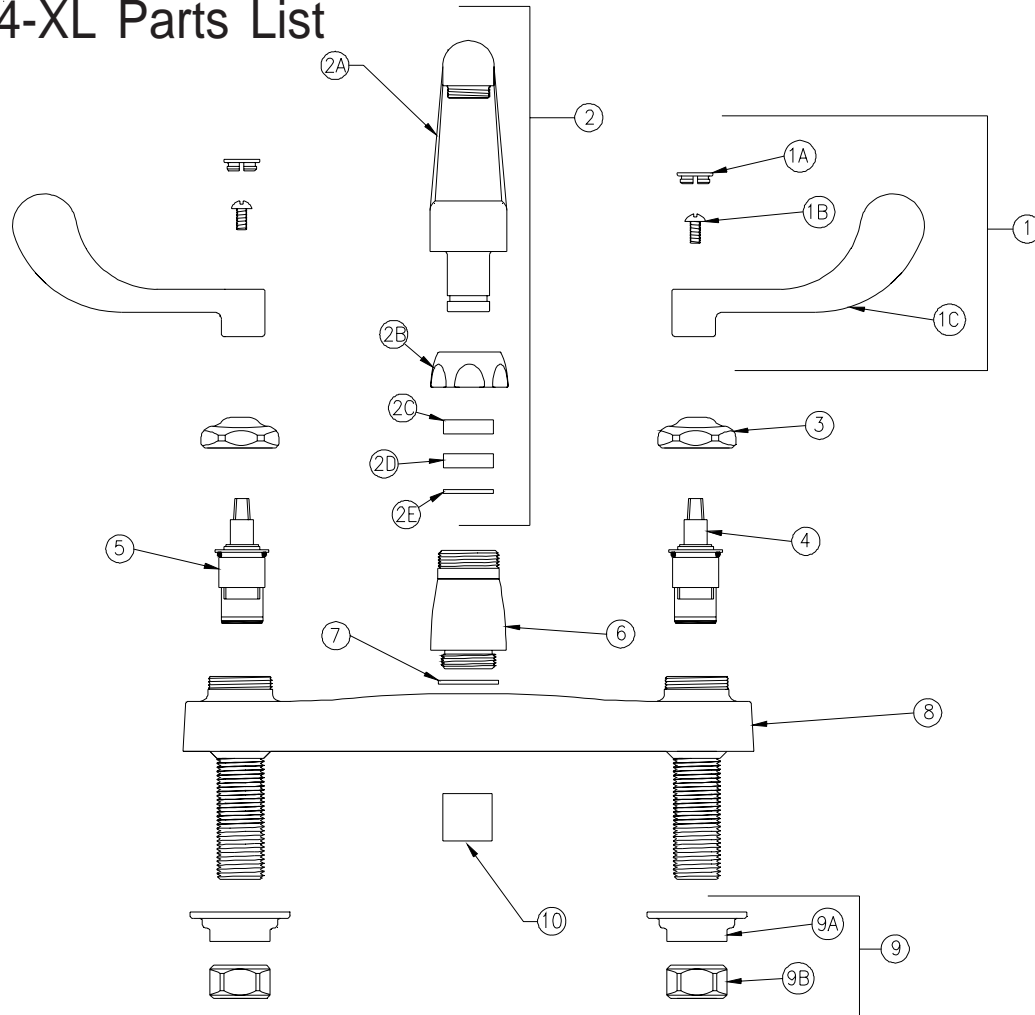

KITCHEN SINK FAUCET

Z871G4-XL Parts List

Item	Part Number	Description	Qty.
1	G60504	4" [102mm] Vandal-Resistant Wrist Blade Handles	1
1A	G60500	Hot/Cold Color-Coded Indexes	1
	59454001	Hot Index	1
	59454002	Cold Index	1
1B	62464001	10-32 Screw	2
1C	59453001	Wrist Blade Handle	2
2	G67891	8" Cast 'G' Spout Assembly XL	1
2A	59527002	8" Cast Swing Spout XL	1
2B	59435001	Spout Nut	1
2C	59441001	Bearing Washer	1
2D	59459001	Spout Seal	1
2E	92937001	Retaining Ring	1
3	59440001	Handle Nut	2
4	59517005	Short Cold Cartridge XL	1
5	59517006	Short Hot Cartridge XL	1
6	60467005	Base XL	1
7	58155019	O-Ring	1
8	93286001	Kitchen Deck Body XL	1
9	G60502	Mounting Hardware	1
9A	59530002	Mounting Nut	2
9B	59532001	1/2" NPSM Riser Nut	2
10	G63504	3/4"-27 Female Aerator - 2.2 GPM	1