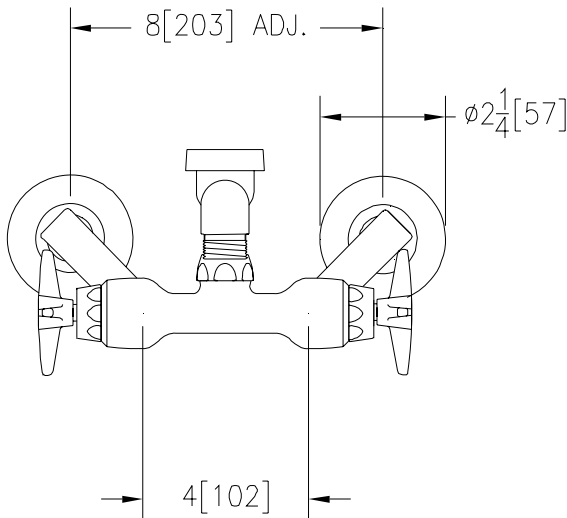

SERVICE SINK FAUCET Z841N2

TAG _____

Engineering Specifications: Zurn AquaSpec® Z841N2

Polished chrome-plated cast brass service sink faucet with quarter turn ceramic disc cartridges, 2-1/2" [64mm] long swivel inlets (with integral stops) providing adjustable centers from 4" [102mm] to 8-3/8" [213mm] and a 6" [152mm] centerline cast brass vacuum breaker spout with an integral 3/4" hose threaded outlet. Unit is provided with vandal-resistant color-coded metal four arm handles.

Note: All dimensions are for reference only. Do not use for pre-plumbing

OPTIONAL ACCESSORIES

Suffix	Description
___-HCT	Hot/Cold Text Indexes
___-SSI	3/8" [10mm] Short Swivel Inlets
___-WHK	Wall Hook
___-5H	5' [152cm] Vinyl Hose