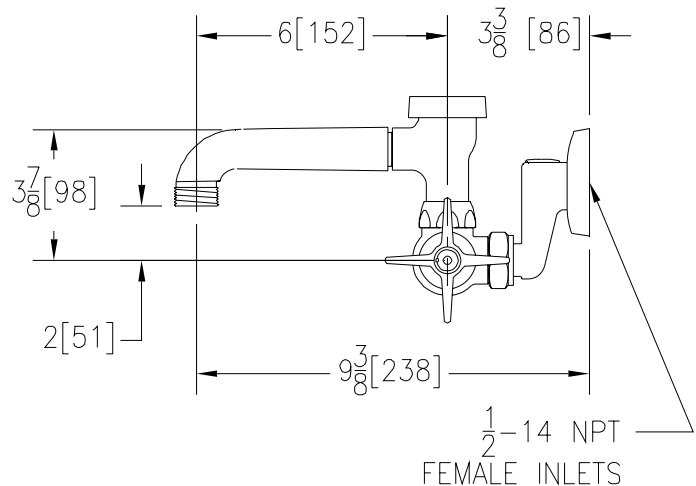

SERVICE SINK FAUCET Z841N2

TAG _____

Engineering Specifications: Zurn AquaSpec® Z841N2

Polished chrome-plated cast brass service sink faucet with quarter turn ceramic disc cartridges, 2-1/2" [64mm] long swivel inlets (with integral stops) providing adjustable centers from 4" [102mm] to 8-3/8" [213mm] and a 6" [152mm] centerline cast brass vacuum breaker spout with an integral 3/4" hose threaded outlet. Unit is provided with vandal-resistant color-coded metal four arm handles.

Note: All dimensions are for reference only. Do not use for pre-plumbing

OPTIONAL ACCESSORIES

Suffix	Description
___-HCT	Hot/Cold Text Indexes
___-SSI	3/8" [10mm] Short Swivel Inlets
___-WHK	Wall Hook
___-5H	5' [152cm] Vinyl Hose