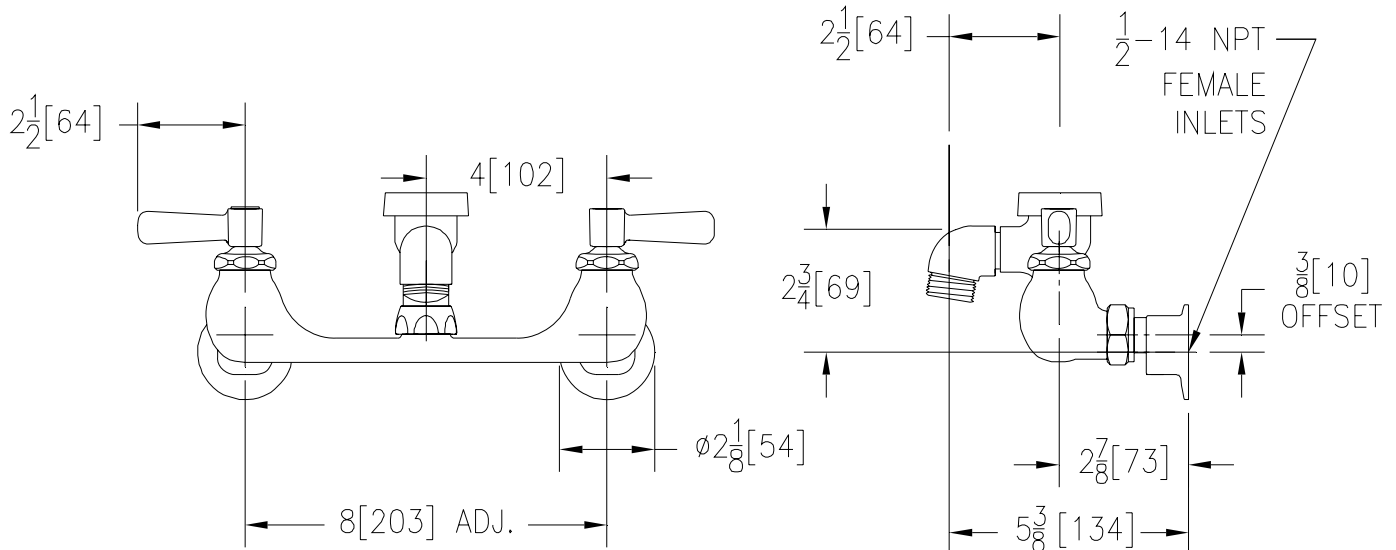

**Engineering Specifications: Zurn AquaSpec® Z-842L1**

Chrome-plated cast brass 8" [203mm] service sink faucet with quarter turn ceramic disc cartridges, 3/8" [10mm] short swivel inlets providing adjustable centers from 7-1/4" [184mm] to 8-3/4" [222mm] and a 2-1/2" [64mm] vacuum breaker spout with integral 3/4" hose-threaded outlet. Unit is furnished with 2-1/2" [64mm] vandal-resistant color-coded metal lever handles.

Note: All dimensions are for reference only. Do not use for pre-plumbing

**OPTIONAL ACCESSORIES**

Suffix	Description
___-HCT	Hot/Cold Text Indexes
___-LSI	2-1/2" [64mm] Long Swivel Inlets with Integral Stops
___-RC	Rough Chrome Plated
___-WHK	Wall Hook
___-5H	5' [152cm] Vinyl Hose