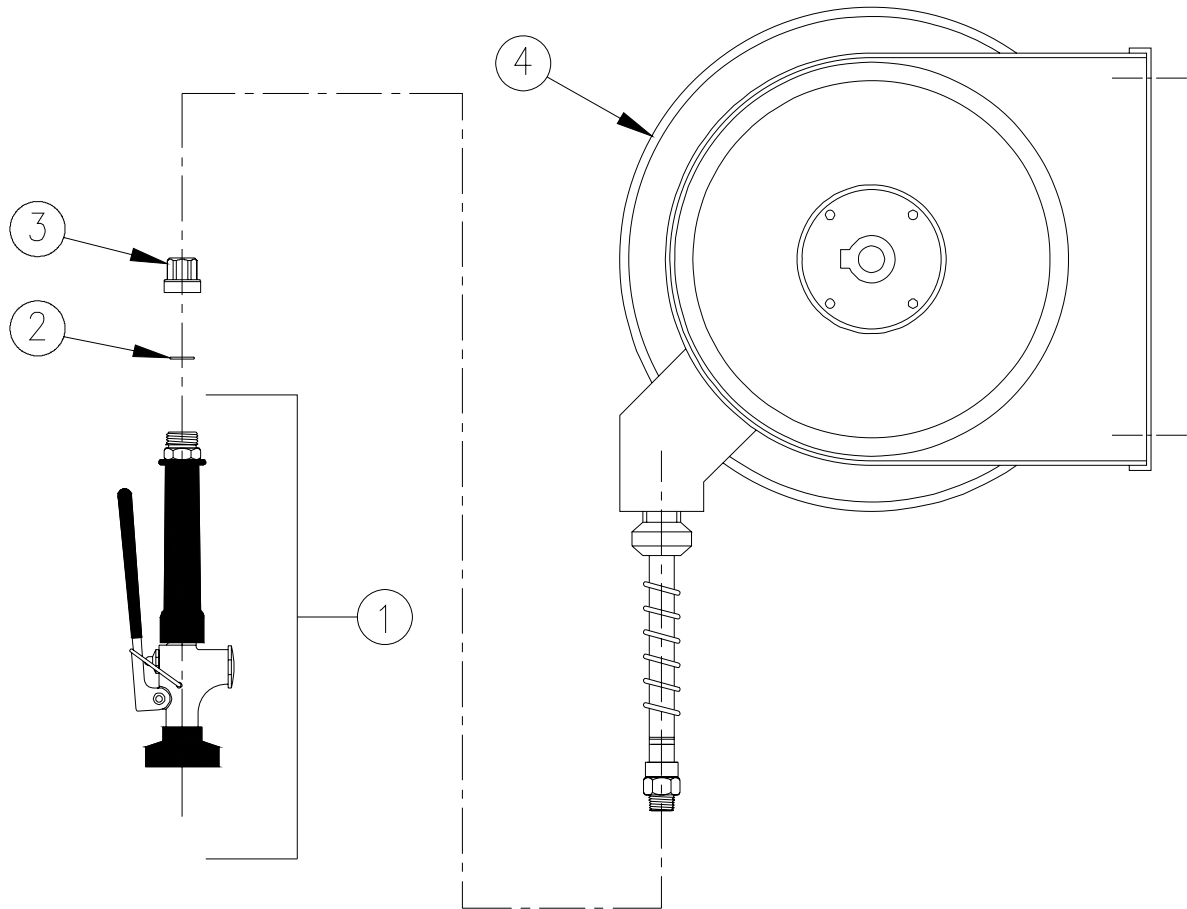

RETRACTABLE HOSE REEL UNIT

Z89200-PR1 Parts List

Item	Part Number	Description	Qty.
1	Z80000-PR1	PR1 Handle Valve Assembly	1
2	66125001	Washer	1
3	65834003	Adaptor	1
4	Z89200	50'[152m] Hose/Reel Assembly	1