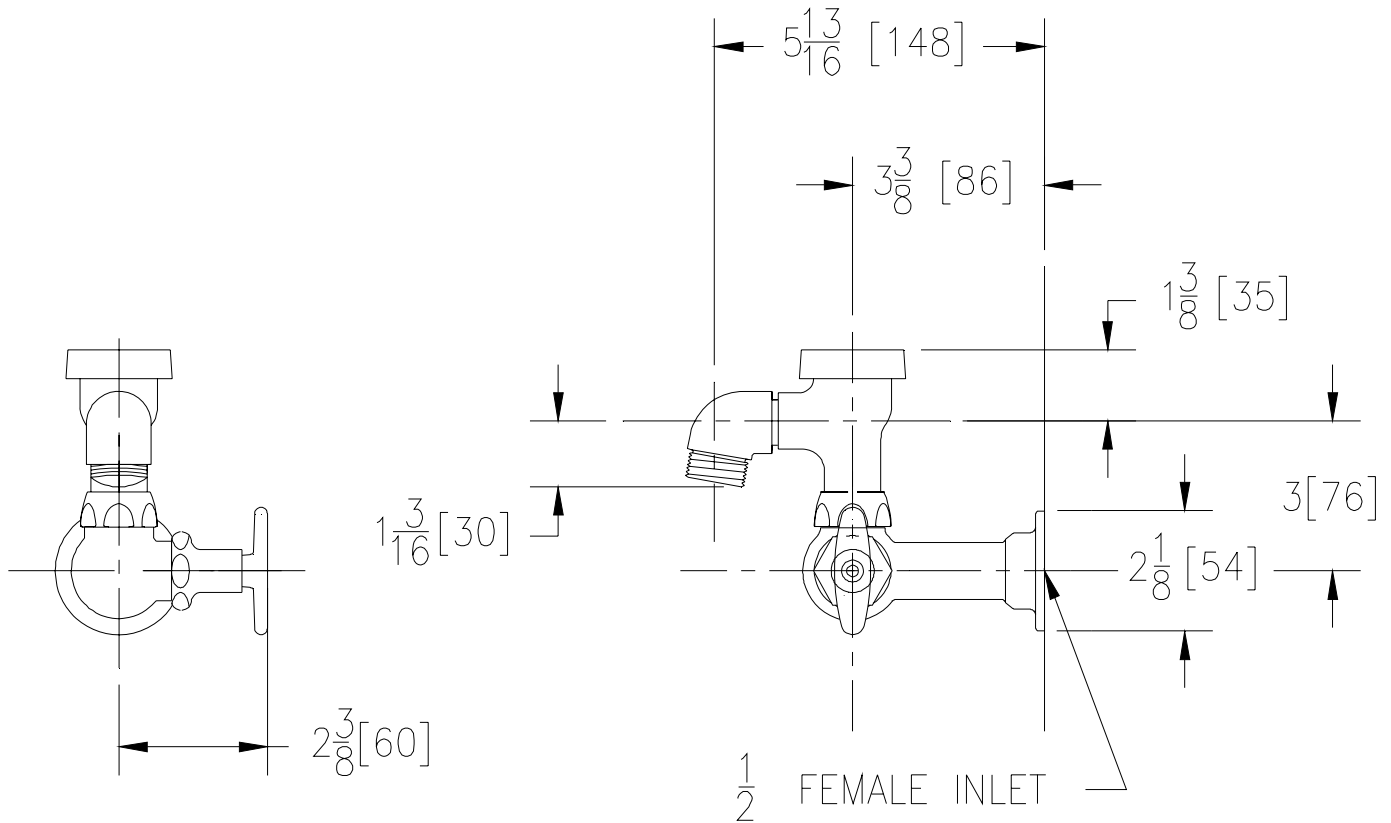

### Engineering Specification: Zurn AquaSpec® Z875L7

Polished chrome-plated cast brass bedpan washer with a quarter turn ceramic disc cartridge and a 2-1/2" [64mm] vacuum breaker spout with an integral 3/4" hose-threaded outlet. Unit is furnished with a loose key cap and a removable metal tee handle.

Note: All dimensions are for reference only. Do not use for pre-plumbing